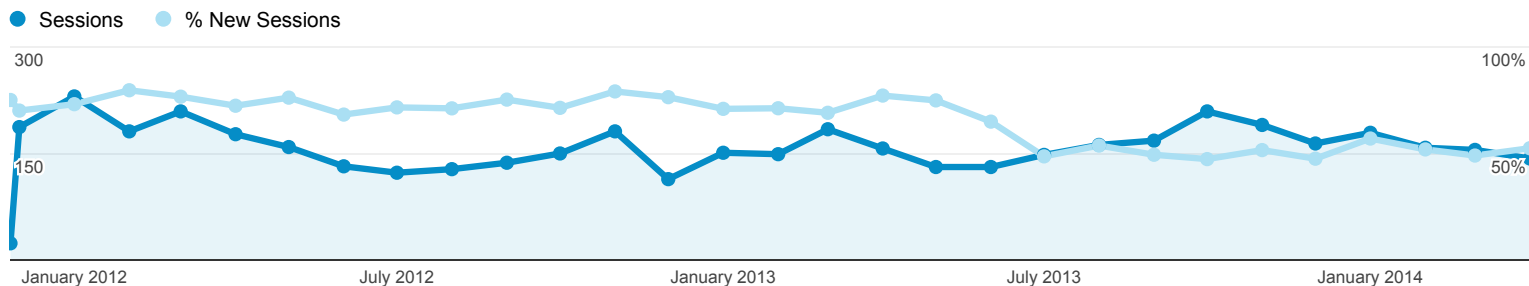

Nov 26, 2011 - Apr 27, 2014

Audience Overview

All Sessions
100.00%

Overview

Sessions
4,711

Users
3,143

Pageviews
11,936

Pages / Session
2.53

Avg. Session Duration
00:02:29

Bounce Rate
55.13%

% New Sessions
65.27%

■ New Visitor ■ Returning Visitor

| Language | Sessions | % Sessions |
|-----------|----------|------------|
| 1. pt-pt | 1,418 | 30.10% |
| 2. pt | 1,147 | 24.35% |
| 3. sk | 626 | 13.29% |
| 4. pt-br | 597 | 12.67% |
| 5. en-us | 501 | 10.63% |
| 6. fr | 85 | 1.80% |
| 7. es | 55 | 1.17% |
| 8. de | 40 | 0.85% |
| 9. en | 34 | 0.72% |
| 10. en-gb | 29 | 0.62% |