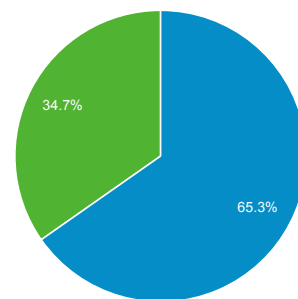

Nov 26, 2011 - Apr 27, 2014

Audience Overview

All Sessions
100.00%

Overview

Sessions
4,711

Users
3,143

Pageviews
11,936

Pages / Session
2.53

Avg. Session Duration
00:02:29

Bounce Rate
55.13%

% New Sessions
65.27%

■ New Visitor ■ Returning Visitor

| Language | Sessions | % Sessions |
|-----------|----------|------------|
| 1. pt-pt | 1,418 | 30.10% |
| 2. pt | 1,147 | 24.35% |
| 3. sk | 626 | 13.29% |
| 4. pt-br | 597 | 12.67% |
| 5. en-us | 501 | 10.63% |
| 6. fr | 85 | 1.80% |
| 7. es | 55 | 1.17% |
| 8. de | 40 | 0.85% |
| 9. en | 34 | 0.72% |
| 10. en-gb | 29 | 0.62% |